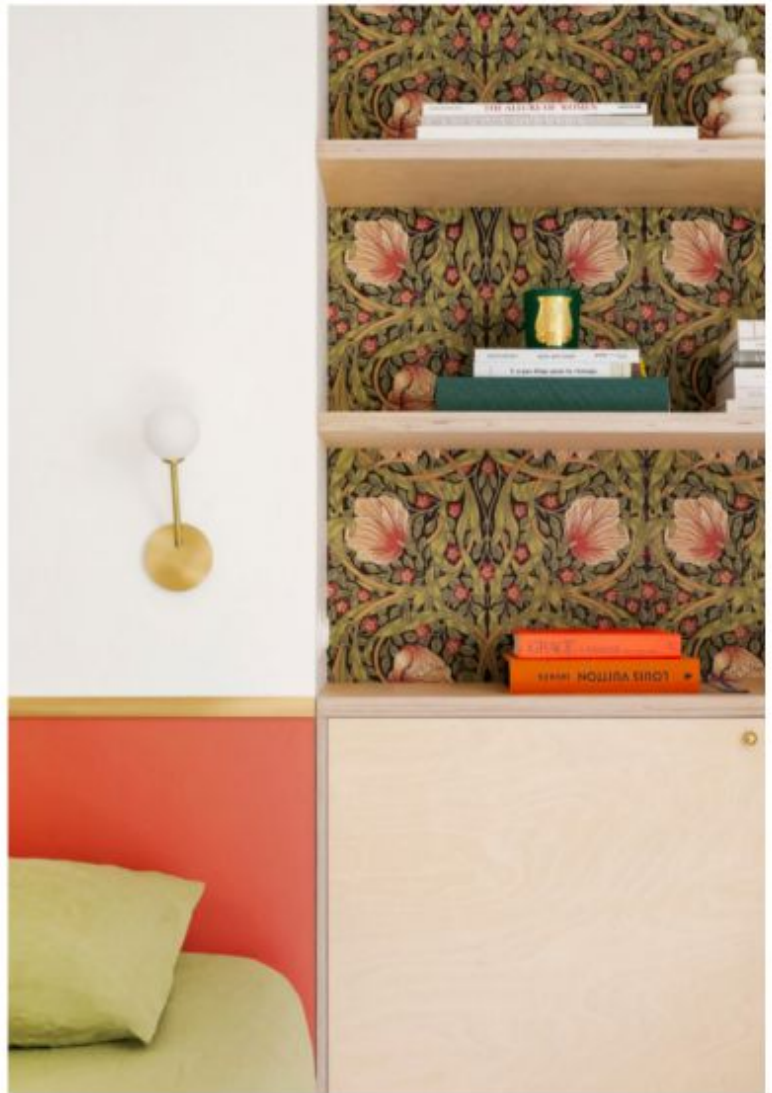

SLEEP WELL
DREAM BEDROOMS
FULL OF COOL,
RELAXED VIBES

PHOTOGRAPHS (STORAGE STYLE) TALIB CHITALWALLA;
(RAY OF SUNSHINE) AVERY NICOLE;
(SMALL WONDER) HEJU STUDIO

Ray of sunshine

A beautiful bedroom is a combination of several considered elements that seamlessly marry with one another. Start with statement wallpaper and you can build the colour story across the room. 'The client gravitates towards more fun and funky patterns and colours, and wanted a space that was anything but cookie cutter - the wallpaper was an immediate winner and provided a wide assortment of hues to work with in the space,' says Stephanie Lindsey, interior designer, Etch Design Group. 'We pulled the yellow from the wallpaper into the room through the custom velvet headboard, and it just happened to match the client's existing antique chair.'

GET THE LOOK Citrus Garden wallpaper, £690, Schumacher. For a similar chair, try 1stDibs

Small wonder

The devil is in the detail, as they say, so allow the smaller elements in a room to take centre stage and notice how they elevate the look of a simple space. Here a surprise design moment was created by transforming a shelving niche in the wall with wallpaper. 'In this room, the niche's colour palette is the common thread throughout and is picked up beautifully in the wall light and bedding,' says H el ene Pinaud, principal architect, Heju Studio. 'The entire scheme is awakened by a terracotta headboard feature, while the brass fittings give elegance to the room and will acquire a subtle patina over time.'